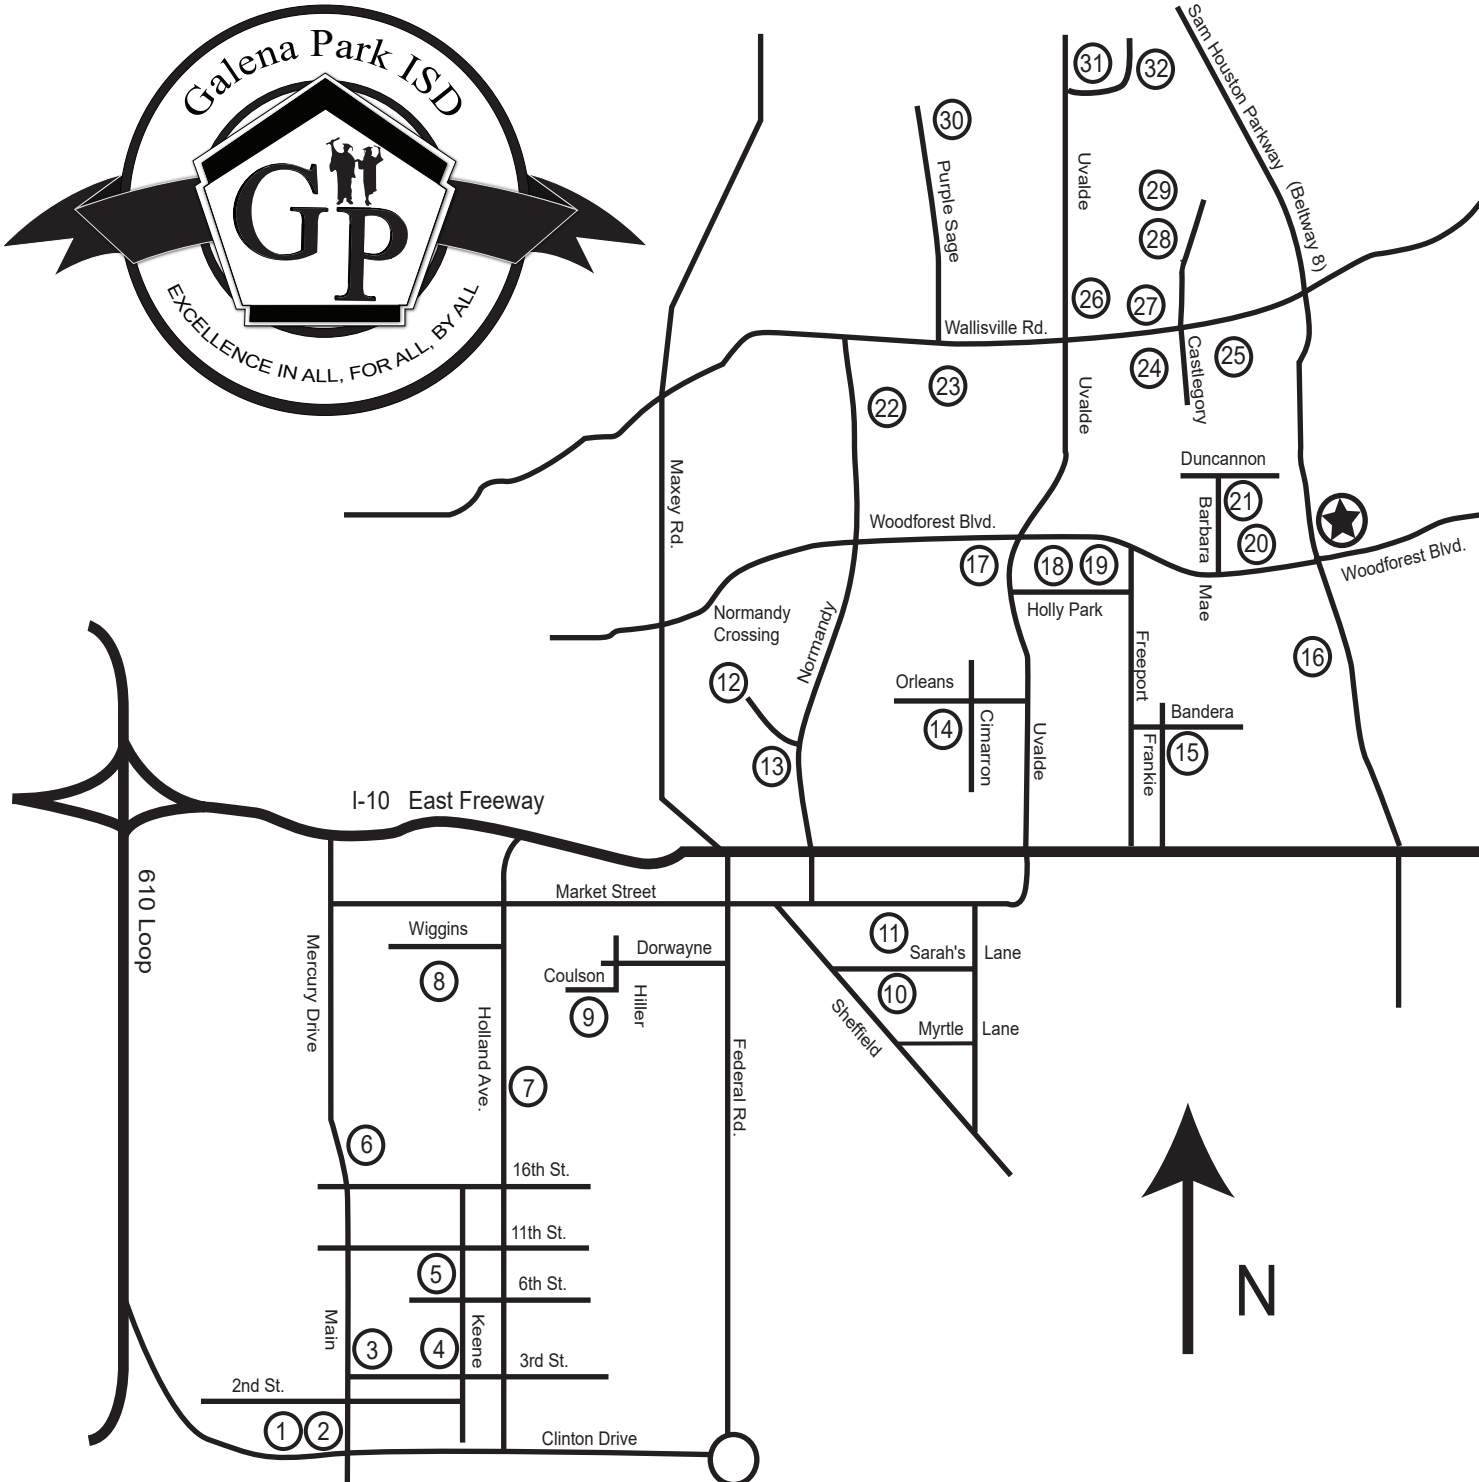

(832) 386-1000 • FAX (832) 386-1100

MAP

Key to Galena Park I.S.D.

- ★ Administration Building
- 1. Becker Early Childhood Center
- 2. GPISD Childcare Center - South
- 3. Galena Park Elementary
- 4. Galena Park Middle School
- 5. Galena Park High School
- 6. MacArthur Elementary
- 7. Agriculture Facility
- 8. Jacinto City Elementary
- 9. Pyburn Elementary
- 10. Woodland Acres Middle School
- 11. Woodland Acres Elementary
- 12. Normandy Crossing Elementary
- 13. Transportation Facility
- 14. Cimarron Elementary
- 15. Cloverleaf Elementary
- 16. Sam Houston Elementary
- 17. Green Valley Elementary
- 18. North Shore Senior High 9th Grade Center
- 19. Zotz Education Center
- 20. North Shore Elementary
- 21. GPISD Childcare Center - North
- 22. Cunningham Middle School
- 23. Tice Elementary
- 24. North Shore Middle School
- 25. Havard Elementary
- 26. CTE Early College High School
- 27. District Stadium and Natatorium
- 28. North Shore Senior High School
- 29. North Shore Senior High 10th Grade Center
- 30. Purple Sage Elementary
- 31. Cobb Sixth Grade Campus
- 32. Williamson Elementary